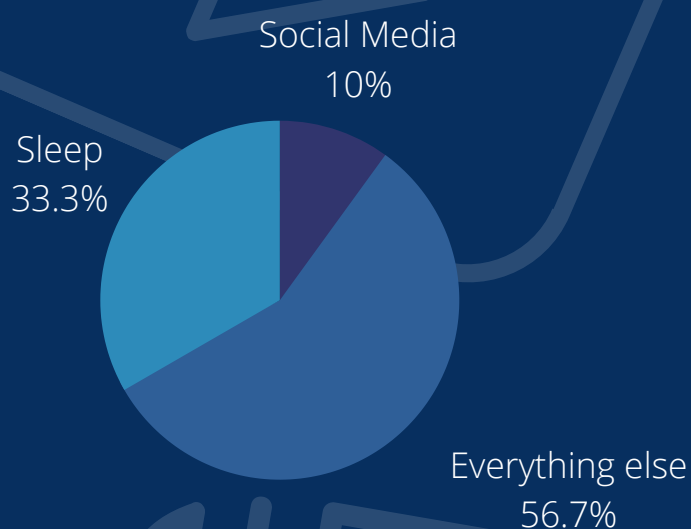

SOCIAL MEDIA

and the usage of it

DEVICES NEEDED

You need an end device with access to the internet. Data centres and huge servers are needed to store the data.

TIME SPENT

About 144 minutes daily with an ascending trend due to the pandemic.

ELECTRICITY

About 103 MB of data usage is equal to: 0,244 kWh of electricity or 126 g CO₂, 15 charged smartphones or 0.6 km driven by car

BE CLEANER

- Stop sending unnecessary e-mails or messages
- Use links to documents instead of e-mail attachments
- Use CO₂-neutral search engines