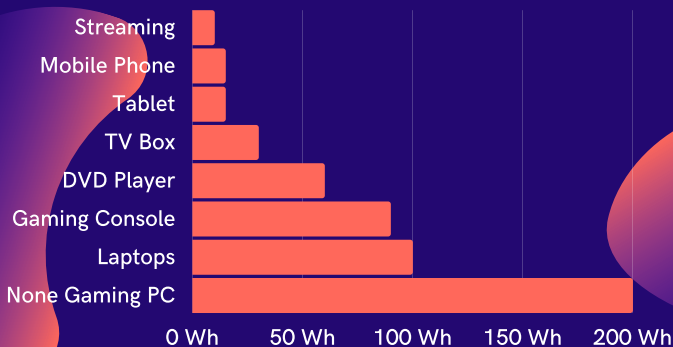

STREAM NOW!

The climate impact of streaming is relatively low because of data centres getting more and more energy efficient.

The actual consumption of energy depends on the device, network connection, resolution, framerate and quality.

Power Consumption of large streaming services in the whole world per year

0,5 %
NETFLIX

1 %